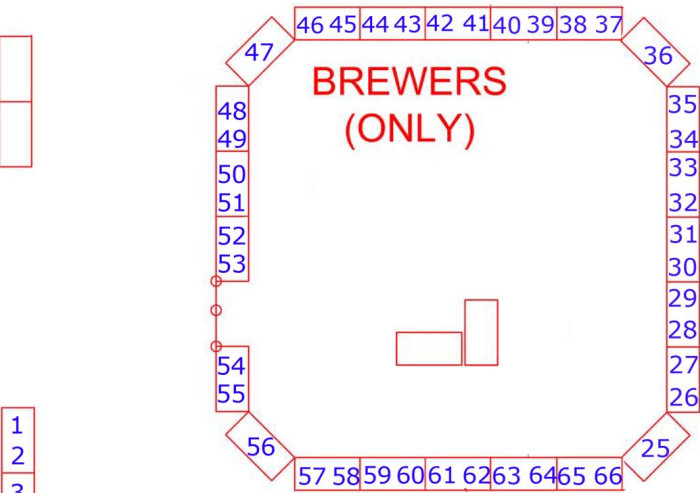

BREWERS (ONLY)

BREWERS

STORAGE

HALLWAY

JANITOR

MEN

WOMEN

BLEACHERS

STORAGE

OUTSIDE AREA

ARCATA COMMUNITY CENTER
 PLAN VIEW
 SCALE: 1" = 1'-0"